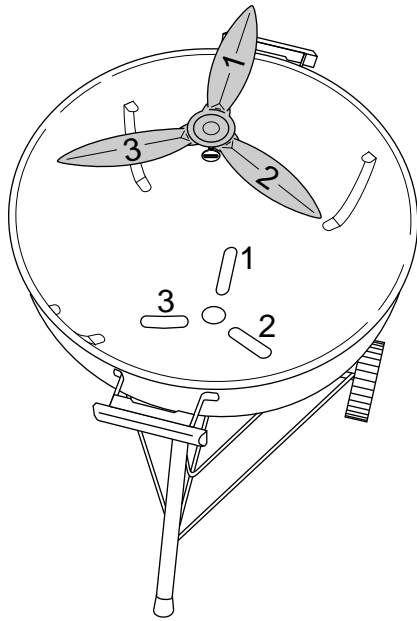

# ONE-TOUCH<sup>®</sup> KETTLE

22½ in.  
(57 cm.)

18½ in.  
(47 cm.)

26¾ in.  
(68 cm.)

Read important DANGERS, WARNINGS and CAUTIONS in Owner's Guide before operating this barbecue.

1

2

3

4

6

7

8

9

10

11

12