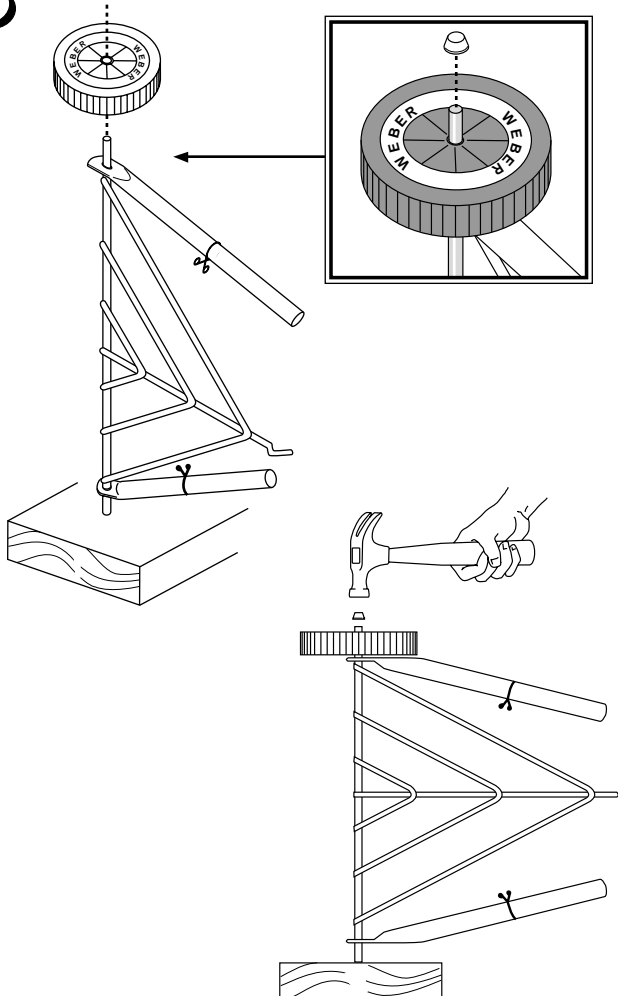

# ONE-TOUCH<sup>®</sup> KETTLE

22½ in.  
(57 cm.)

18½ in.  
(47 cm.)

26¾ in.  
(68 cm.)

Read important DANGERS, WARNINGS and CAUTIONS in Owner's Guide before operating this barbecue.

1

2

3

4

6

7

8

9

10

11

12