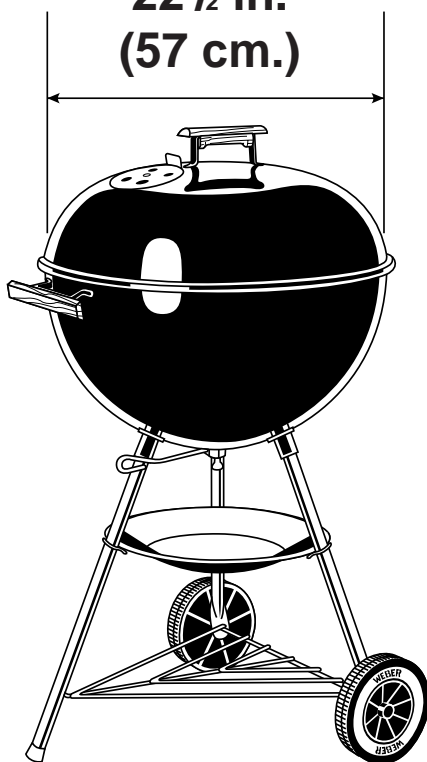

# ONE-TOUCH<sup>®</sup> KETTLE

22½ in.  
(57 cm.)

18½ in.  
(47 cm.)

26¾ in.  
(68 cm.)

Read important DANGERS, WARNINGS and CAUTIONS in Owner's Guide before operating this barbecue.

1

2

3