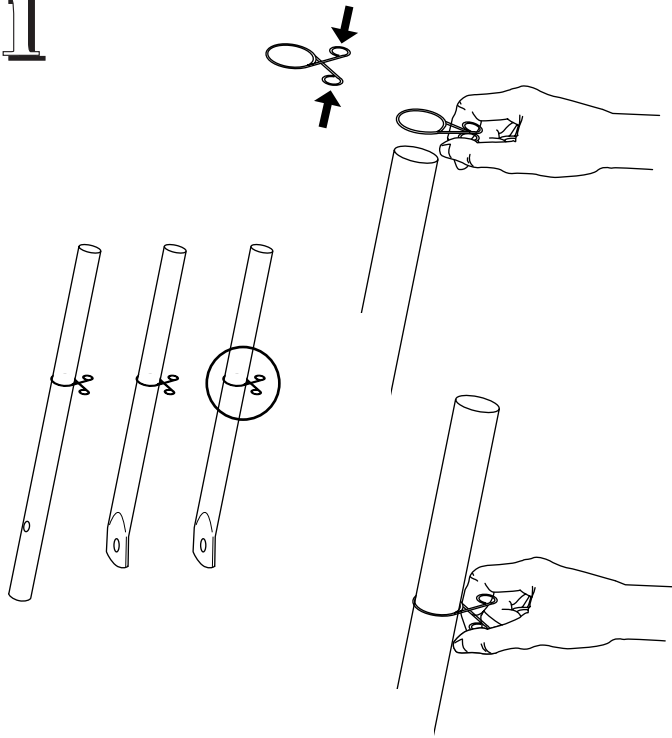

# ONE-TOUCH<sup>®</sup> KETTLE

22½ in.  
(57 cm.)

18½ in.  
(47 cm.)

26¾ in.  
(68 cm.)

Read important DANGERS, WARNINGS and CAUTIONS in Owner's Guide before operating this barbecue.

1

2

3