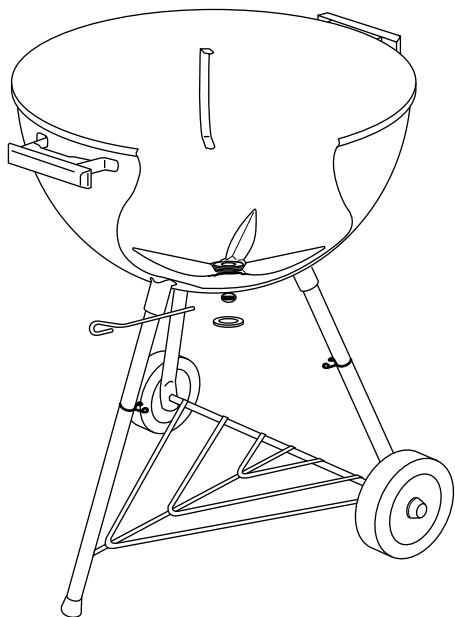

# ONE-TOUCH<sup>®</sup> KETTLE

22½ in.  
(57 cm.)

18½ in.  
(47 cm.)

26¾ in.  
(68 cm.)

Read important DANGERS, WARNINGS and CAUTIONS in Owner's Guide before operating this barbecue.

1

2

3

4

6

7

8

9

10

11

12