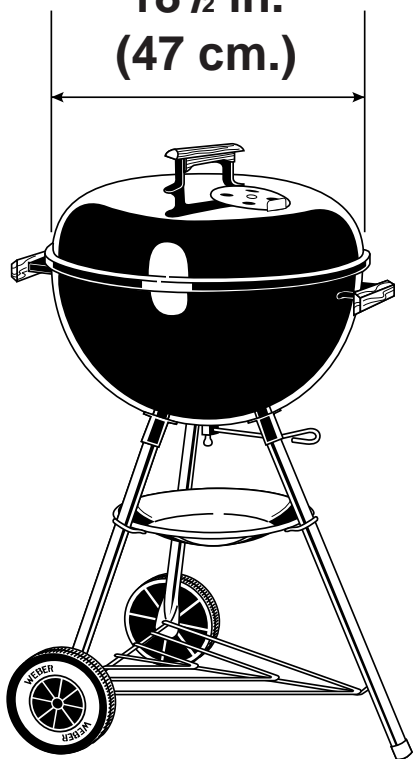

# ONE-TOUCH<sup>®</sup> KETTLE

22½ in.  
(57 cm.)

18½ in.  
(47 cm.)

26¾ in.  
(68 cm.)

Read important DANGERS, WARNINGS and CAUTIONS in Owner's Guide before operating this barbecue.

1

2

3