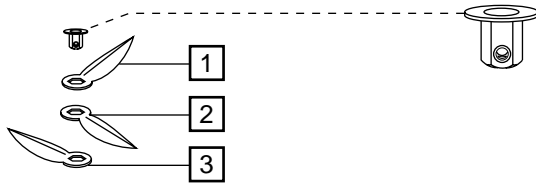

# ONE-TOUCH<sup>®</sup> KETTLE

22½ in.  
(57 cm.)

18½ in.  
(47 cm.)

26¾ in.  
(68 cm.)

Read important DANGERS, WARNINGS and CAUTIONS in Owner's Guide before operating this barbecue.

1

2

3